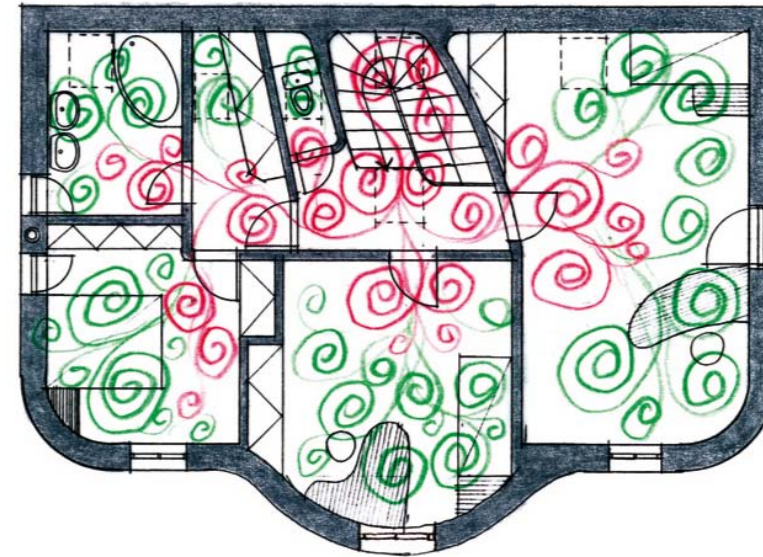

*Holistic architecture
space is
spiritual
emotional
vital
material*

- life force and spiritual level in the landscape*
- life force flowing in nature*
- rivers of life force = ley lines*
- application into modern arrangement*

- *life force level in the landscape*
- *life force flowing in nature*
- *rivers of life force = ley lines*
- *application into modern arrangement*

Ley lines in the square of the town Vlachovo Brezi in South Bohemia

Holistic architecture

space is

*spiritual
emotional
vital
material*

- *basic principle of life force*
- *passive and active site of the space*
- *influence human psyche, mirroring subconsciousness*
- *sensing through your psyche*
- *influencing our being*
- *spiral movement*

Holistic architecture

space is

*spiritual
emotional
vital
material*

- *open to the south*
- *influencing human psyche*
- *symmetry and size of the space around the entrance*

Holistic architecture

space is

*spiritual
emotional
vital
material*