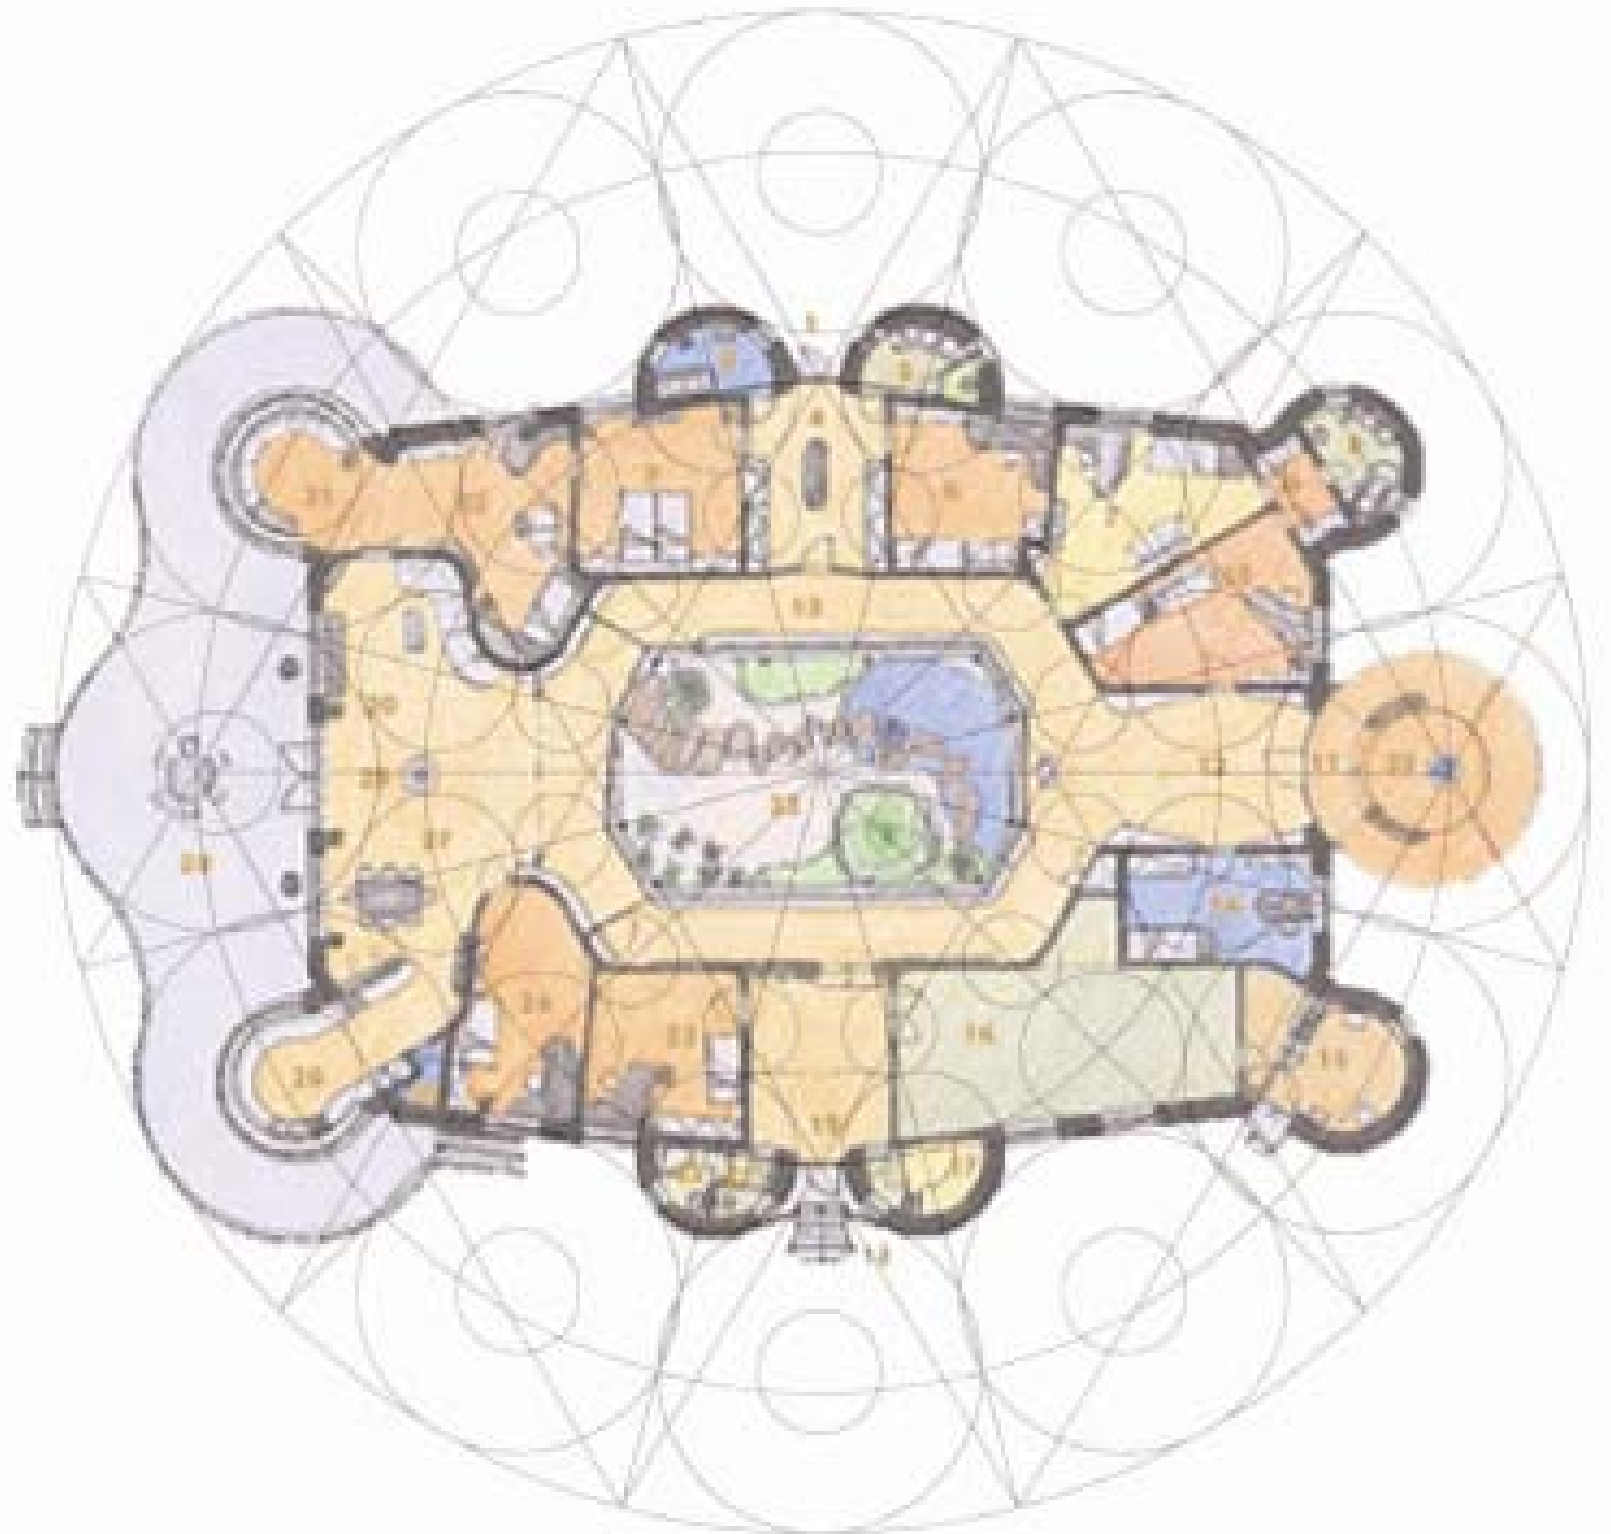

Examples of eco-structures

Inner garden from interior

Holistic architecture

space is

*spiritual
emotional
vital
material*

- *atrium house*
- *sacred geometry
based on tree of life*
- *importance of main
entrance*
- *outside ming tang*
- *axiality, symmetry*
- *organic
architecture*

Examples of eco-structures

Holistic architecture

space is

*spiritual
emotional
vital
material*

- *atrium house*
- *sacred geometry
based on tree of life*
- *green roof*
- *good insulation*
- *absorbs water*
- *balances humidity*
- *improves
flora/fauna*
- *wild plants*

Examples of eco-structures

Green roof atrium house

Holistic architecture

space is
spiritual
emotional
vital
material

- atrium house
- sacred geometry based on tree of life
- walls of adobe accumulate heat in winter and cold in Summer
- regulate air humidity
- clean toxins from air
- regulate ions in the air

Holistic architecture

space is

*spiritual
emotional
vital
material*

- *atrium house*
- *sacred geometry based on tree of life*
- *sacred geometry of dodecagon*
- *design remodeling level of fractality of the place*