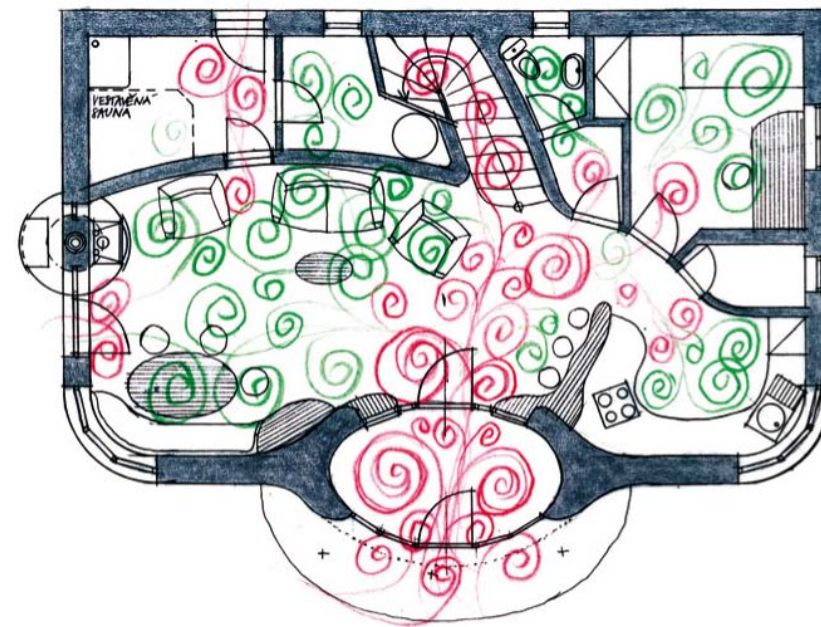

*Holistic architecture
space is
spiritual
emotional
vital
material*

- life force and spiritual level in the landscape*
- life force flowing in nature*
- rivers of life force = ley lines*
- application into modern arrangement*

- *life force level in the landscape*
- *life force flowing in nature*
- *rivers of life force = ley lines*
- *application into modern arrangement*

Ley lines in the square of the town Vlachovo Brezi in South Bohemia

Holistic architecture

space is

*spiritual
emotional
vital
material*

- *basic principle of life force*
- *passive and active site of the space*
- *influence human psyche, mirroring subconsciousness*
- *sensing through your psyche*
- *influencing our being*
- *spiral movement*

Holistic architecture

space is

*spiritual
emotional
vital
material*

- *open to the south*
- *influencing human psyche*
- *symmetry and size of the space around the entrance*

Holistic architecture

space is

*spiritual
emotional
vital
material*