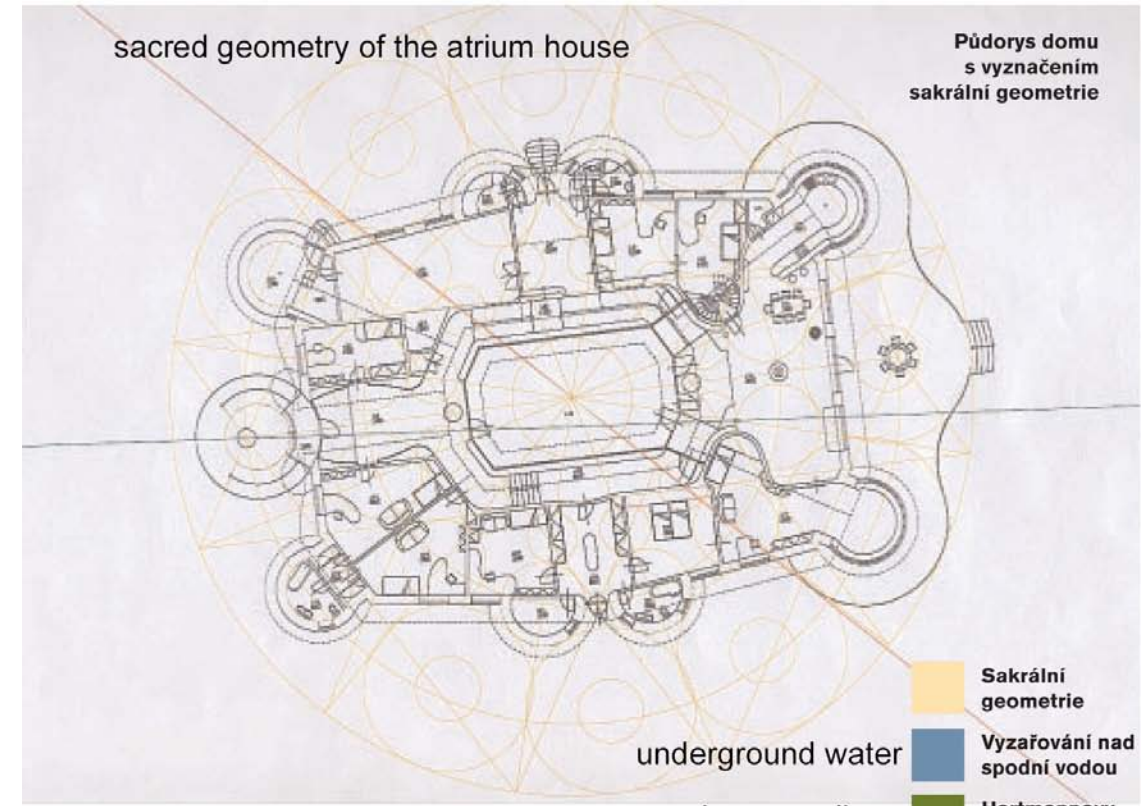

Examples of eco-structures

Inner garden from interior

Holistic architecture

space is

*spiritual
emotional
vital
material*

- *atrium house*
- *sacred geometry
based on tree of life*
- *importance of main
entrance*
- *outside ming tang*
- *axiality, symmetry*
- *organic
architecture*

Examples of eco-structures

Holistic architecture

space is

*spiritual
emotional
vital
material*

- *atrium house*
- *sacred geometry
based on tree of life*
- *green roof*
- *good insulation*
- *absorbs water*
- *balances humidity*
- *improves
flora/fauna*
- *wild plants*

Examples of eco-structures

Green roof atrium house

Holistic architecture

space is
spiritual
emotional
vital
material

- atrium house
- sacred geometry based on tree of life
- walls of adobe accumulate heat in winter and cold in Summer
- regulate air humidity
- clean toxins from air
- regulate ions in the air

Holistic architecture

space is

*spiritual
emotional
vital
material*

- *atrium house*
- *sacred geometry based on tree of life*
- *sacred geometry of dodecagon*
- *design remodeling level of fractality of the place*