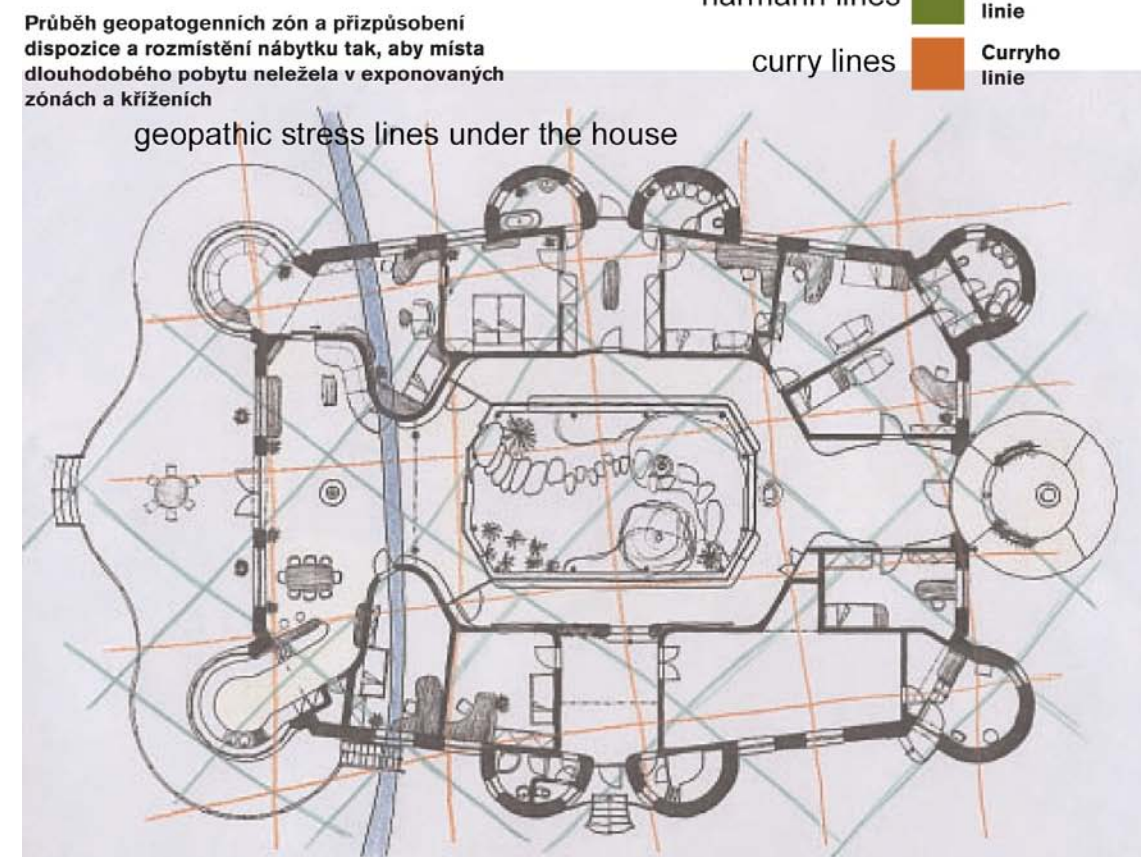

Examples of eco-structures

Inner garden from interior

Holistic architecture

space is

*spiritual
emotional
vital
material*

- *atrium house*
- *sacred geometry
based on tree of life*
- *importance of main
entrance*
- *outside ming tang*
- *axiality, symmetry*
- *organic
architecture*

Examples of eco-structures

Holistic architecture

space is

*spiritual
emotional
vital
material*

- *atrium house*
- *sacred geometry
based on tree of life*
- *green roof*
- *good insulation*
- *absorbs water*
- *balances humidity*
- *improves
flora/fauna*
- *wild plants*

Examples of eco-structures

Green roof atrium house

Holistic architecture

space is
spiritual
emotional
vital
material

- atrium house
- sacred geometry based on tree of life
- walls of adobe accumulate heat in winter and cold in Summer
- regulate air humidity
- clean toxins from air
- regulate ions in the air

Holistic architecture

space is

*spiritual
emotional
vital
material*

- *atrium house*
- *sacred geometry based on tree of life*
- *sacred geometry of dodecagon*
- *design remodeling level of fractality of the place*