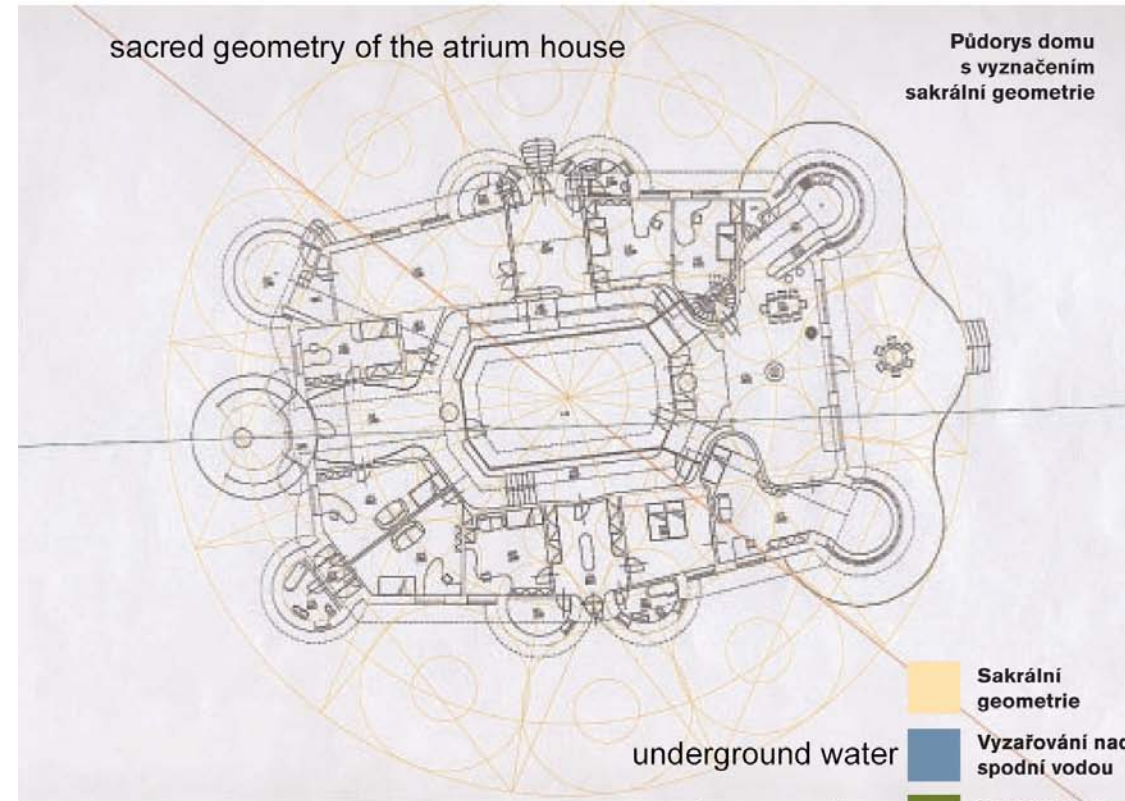

*Green roof atrium house,
main entrance, view from north-west*

Holistic architecture

space is

spiritual
emotional
vital
material

- atrium house
- sacred geometry based on tree of life
- design remodeling level of fractality of the place

Examples of eco-structures

Walls are made of wood beams and filled with unfired bricks.

Holistic architecture

space is

*spiritual
emotional
vital
material*

- *atrium house*
- *sacred geometry based on tree of life*
- *sacred geometry of dodecahedron*
- *design remodeling level of fractality of the place*

Holistic architecture

space is

spiritual
emotional
vital
material

- atrium house
- sacred geometry based on tree of life (dodecahedron)
- walls of adobe
- accumulate heat well
- regulate air humidity
- clean toxins from air
- regulate ions in the air