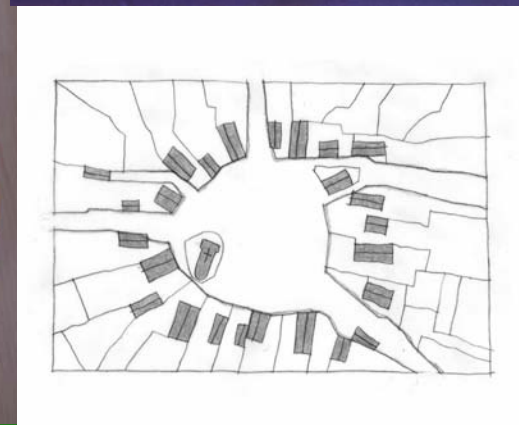

12th – 14th October 2007

Holistic architecture

space is

*spiritual
emotional
vital
material*

- *wholeness of the Universe*
- *surrounding and centre*
- *the basic form is an oval*
- *covering, skin, bark, wall*
- *the life force is connected with surfaces*
- *principle of emptiness in the centre*
- *shape of the oval*
- *symmetry, axuality*

Holistic architecture

space is

*spiritual
emotional
vital
material*

- *atrium house*
- *sacred geometry
based on tree of life
(dodecagon)*
- *symmetry*
- *sustainable
geometrical
principles
generating life
force*
- *biological materials*

*Green roof atrium house,
main entrance, view from north-west*

Holistic architecture

space is

spiritual
emotional
vital
material

- atrium house
- sacred geometry based on tree of life
- design remodeling level of fractality of the place