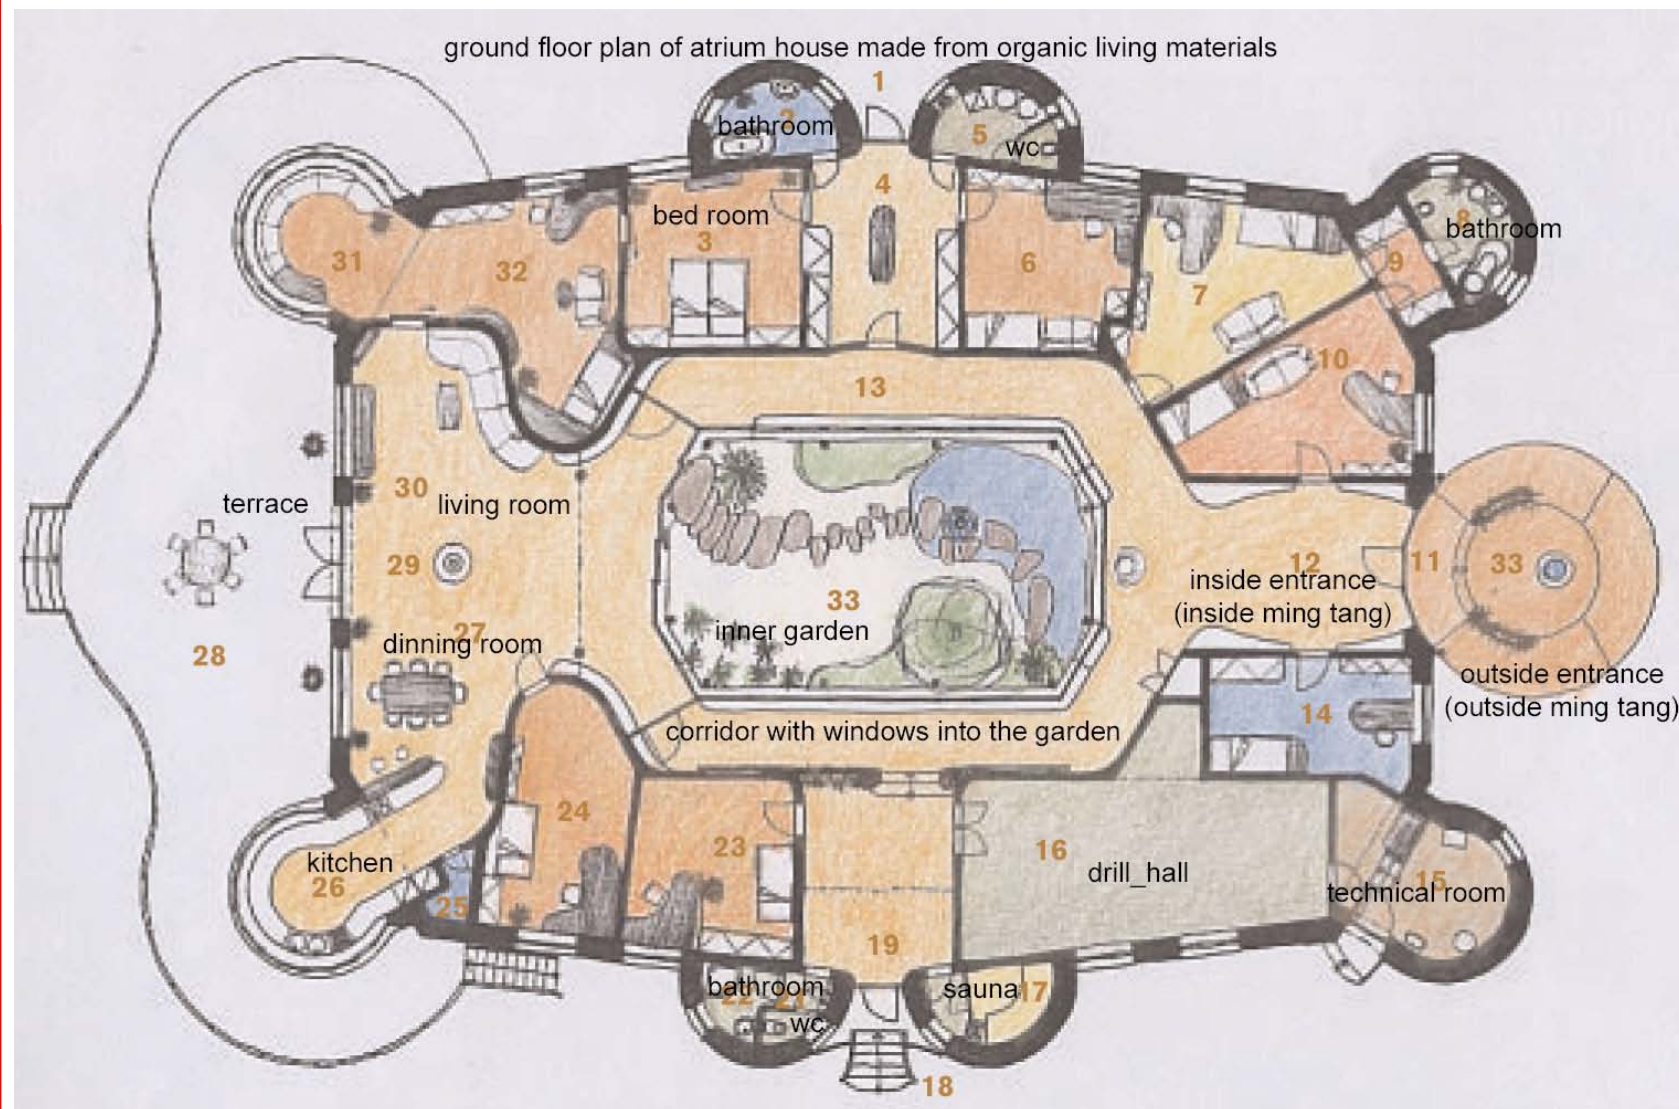

Holistic architecture

space is

*spiritual
emotional
vital
material*

- *atrium house*
- *sacred geometry
based on tree of life
(dodecagon)*
- *symmetry*
- *sustainable
geometrical
principles
generating life
force*
- *biological materials*

*Green roof atrium house,
main entrance, view from north-west*

Holistic architecture

space is

spiritual
emotional
vital
material

- atrium house
- sacred geometry based on tree of life
- design remodeling level of fractality of the place

Examples of eco-structures

Walls are made of wood beams and filled with unfired bricks.

Holistic architecture

space is

*spiritual
emotional
vital
material*

- *atrium house*
- *sacred geometry based on tree of life*
- *sacred geometry of dodecahedron*
- *design remodeling level of fractality of the place*

Holistic architecture

space is

spiritual
emotional
vital
material

- atrium house
- sacred geometry based on tree of life (dodecahedron)
- walls of adobe
- accumulate heat well
- regulate air humidity
- clean toxins from air
- regulate ions in the air