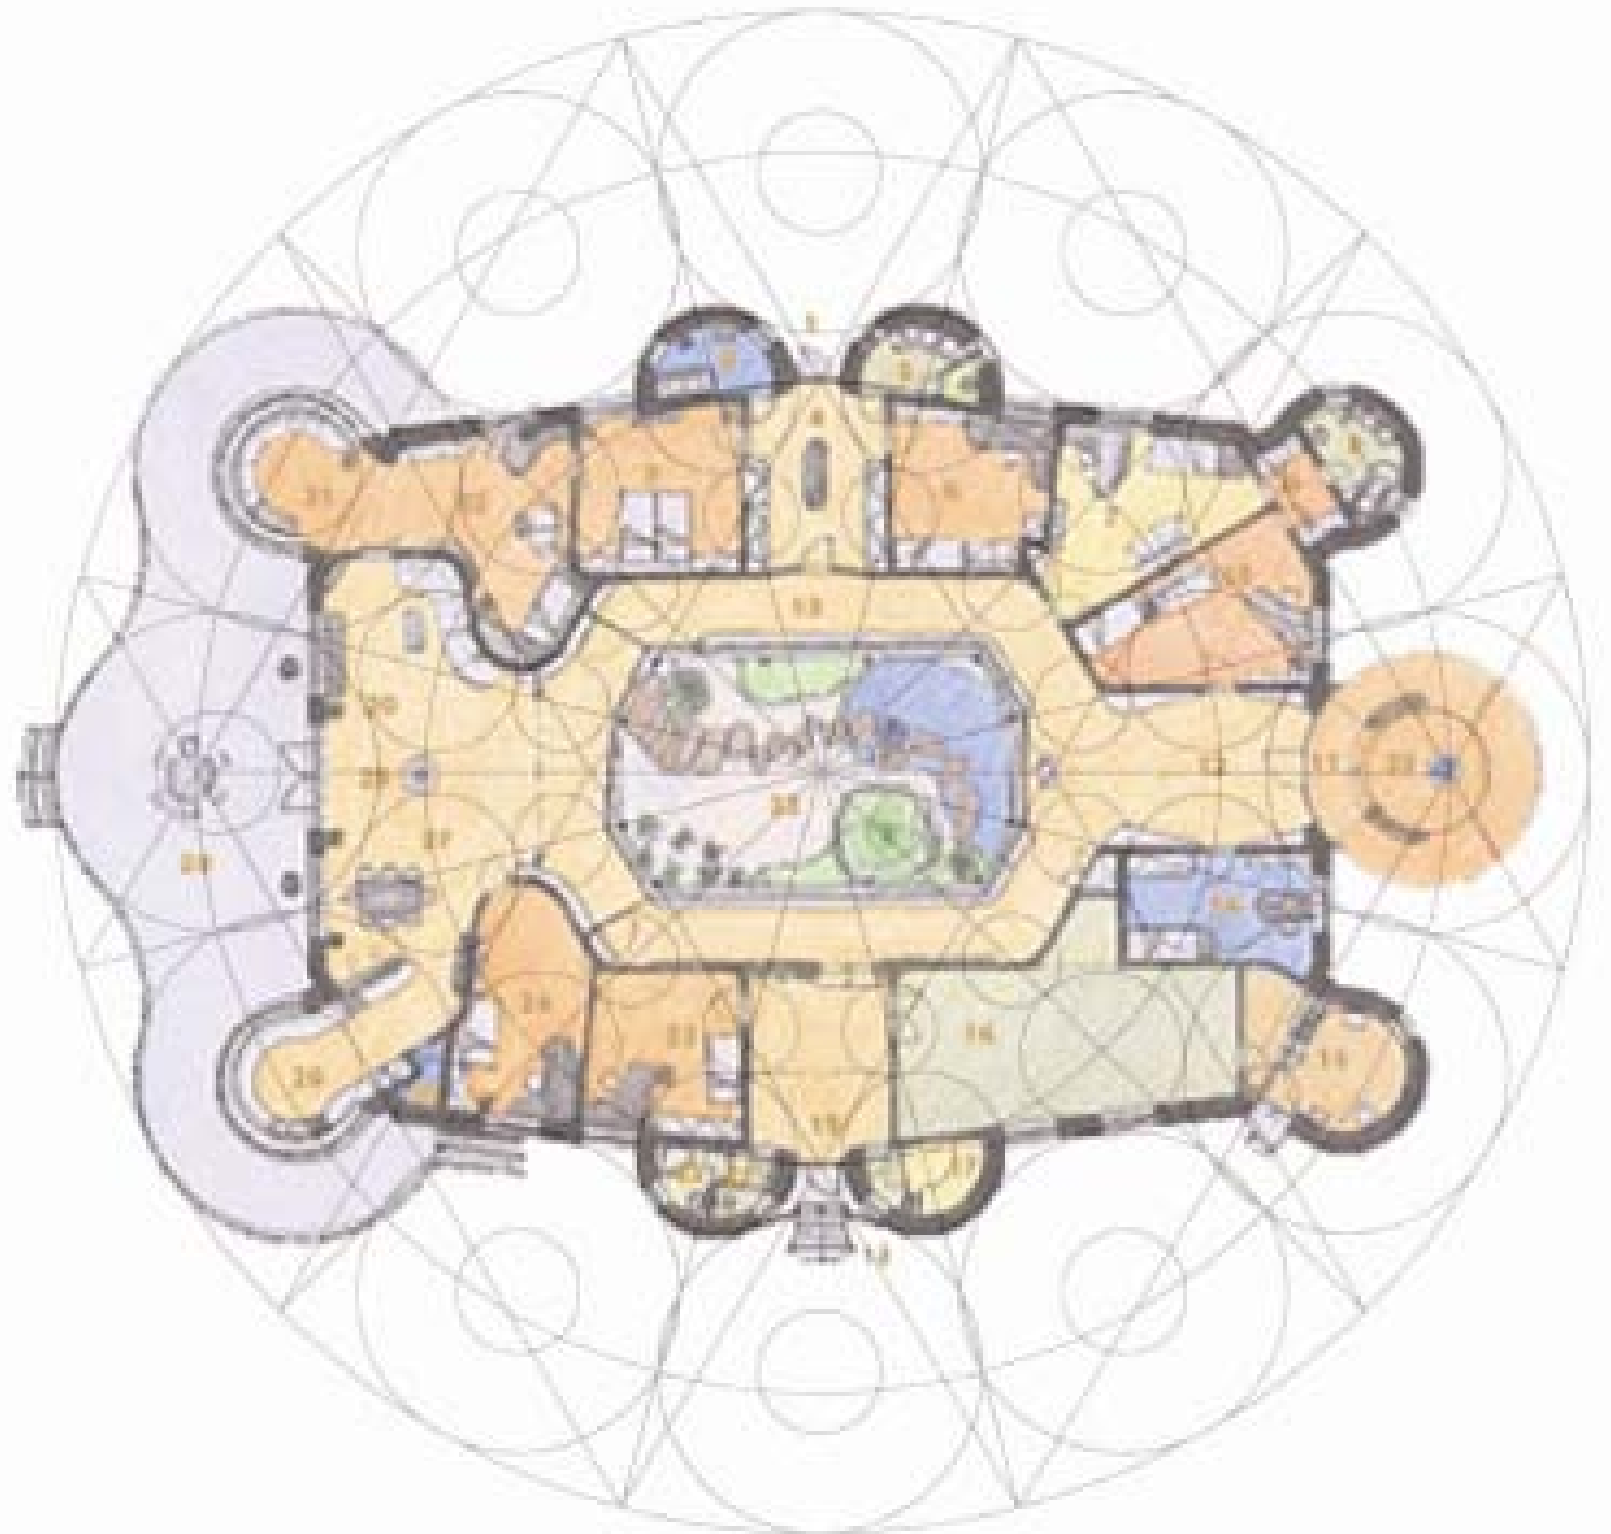

*Green roof atrium house,
main entrance, view from north-west*

Holistic architecture

space is

spiritual
emotional
vital
material

- atrium house
- sacred geometry based on tree of life
- design remodeling level of fractality of the place

Examples of eco-structures

Walls are made of wood beams and filled with unfired bricks.

Holistic architecture

space is

*spiritual
emotional
vital
material*

- *atrium house*
- *sacred geometry based on tree of life*
- *sacred geometry of dodecahedron*
- *design remodeling level of fractality of the place*

Holistic architecture

space is

spiritual
emotional
vital
material

- atrium house
- sacred geometry based on tree of life (dodecahedron)
- walls of adobe
- accumulate heat well
- regulate air humidity
- clean toxins from air
- regulate ions in the air