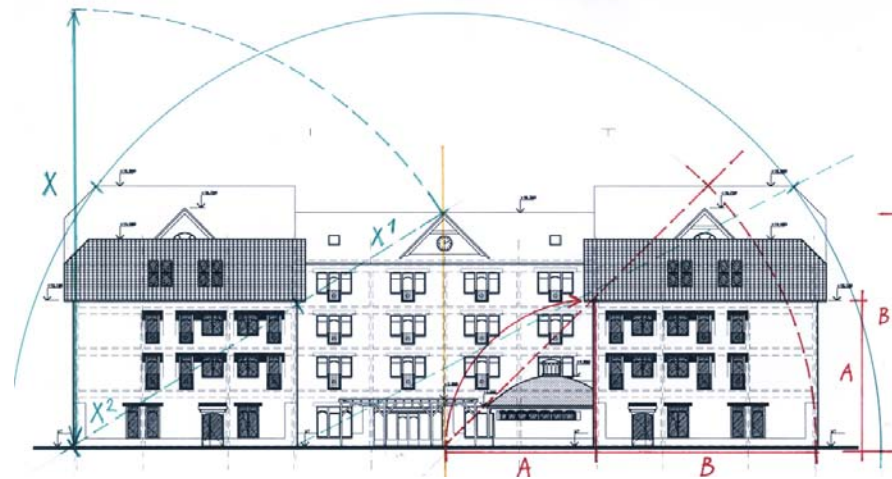

*Green roof atrium house,
main entrance*

Holistic architecture

space is

*spiritual
emotional
vital
material*

- *atrium house*
- *sacred geometry
based on tree of life
(dodecahedron)*
- *symmetry*
- *sustainable
geometrical
principles
generating life
force*
- *biological materials*

*Green roof atrium house,
view from north*

Holistic architecture

space is

*spiritual
emotional
vital
material*

- *importance of beauty in architecture*
- *golden ratio*
- *relationship between the width of the floor plan and the height*

Home for Elderly in Prague based on geometry of hexagon

Holistic architecture

space is

*spiritual
emotional
vital
material*

- *importance of beauty in architecture*
- *golden ratio*
- *relationship between the width of the floor plan and the height of the building*
- *sacred space*