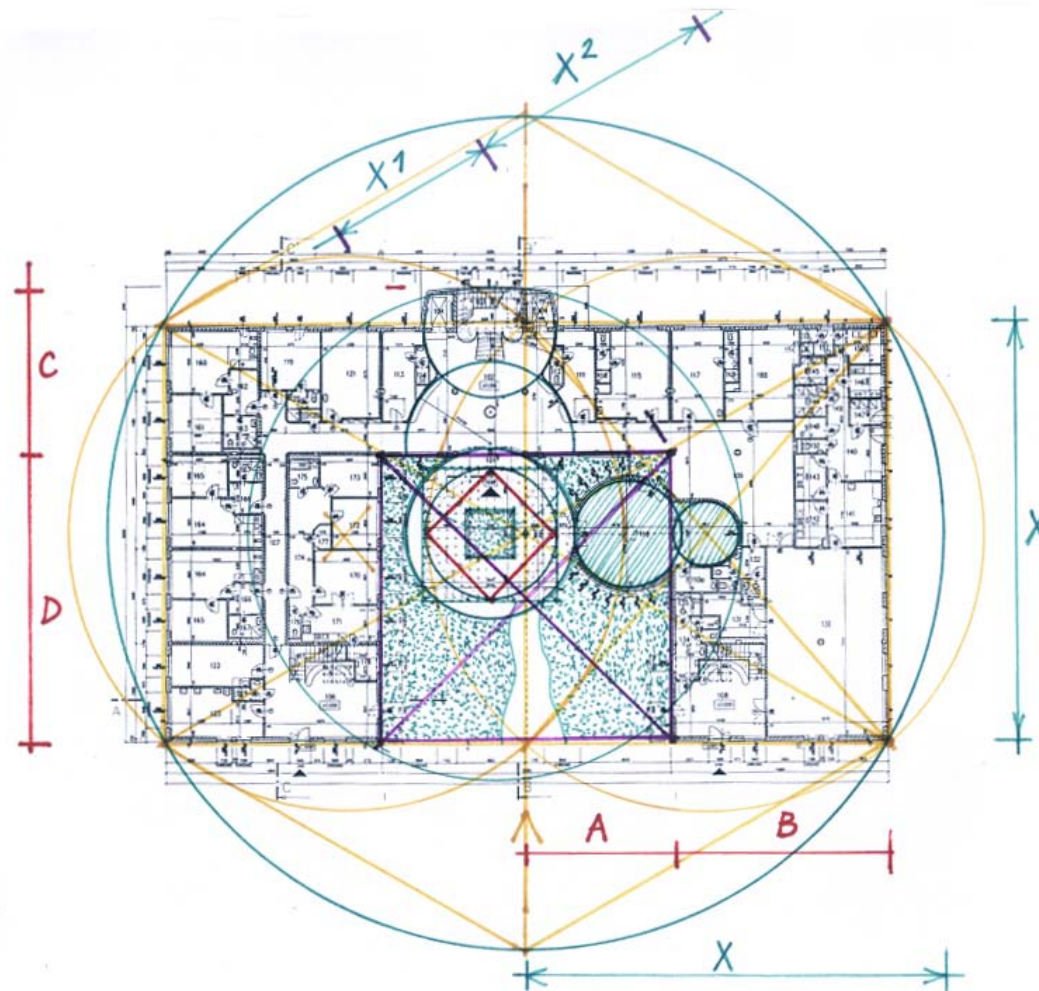

*Green roof atrium house,
main entrance*

Holistic architecture

space is

*spiritual
emotional
vital
material*

- *atrium house*
- *sacred geometry
based on tree of life
(dodecahedron)*
- *symmetry*
- *sustainable
geometrical
principles
generating life
force*
- *biological materials*

*Green roof atrium house,
view from north*

Holistic architecture

space is

*spiritual
emotional
vital
material*

- *importance of beauty in architecture*
- *golden ratio*
- *relationship between the width of the floor plan and the height*

Home for Elderly in Prague based on geometry of hexagon

Holistic architecture

space is

*spiritual
emotional
vital
material*

- *importance of beauty in architecture*
- *golden ratio*
- *relationship between the width of the floor plan and the height of the building*
- *sacred space*

Home for Elderly in Prague based on geometry of hexagon

Holistic architecture

space is

*spiritual
emotional
vital
material*

- *importance of beauty in architecture*
- *golden ratio*
- *relationship between the width of the floor plan and the height*